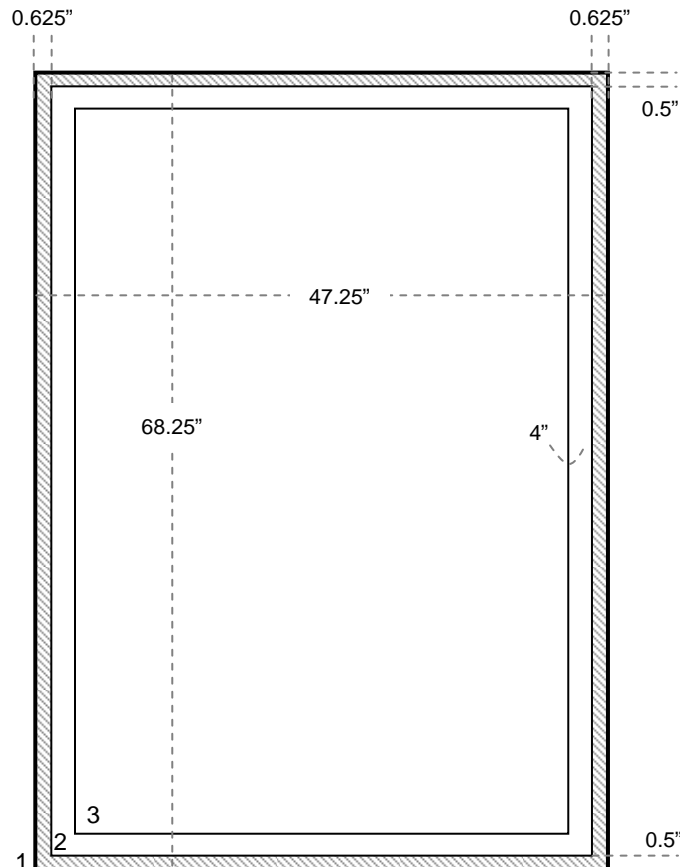

Mega Lit Billboard

ZOOM MEDIA

Technical Information

1. Trim Size: 47.25" x 68.25" (poster size)
2. Visible Area: 46" x 67.25" (shading indicates area hidden from view by Zoom frame)
3. Live Area: 42" x 63.25" (keep copy inside this area)

47.25" x 68.25"

Color

4 process

Paper

(preferably recyclable paper)

Opaline

Lead Time

15 working days