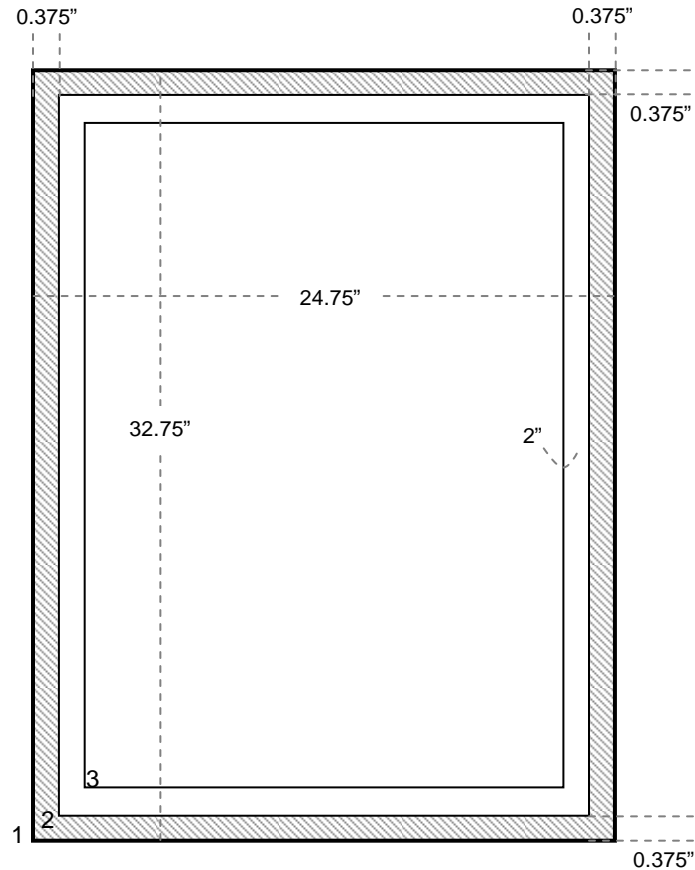

Extra Lit Billboard

ZOOM MEDIA

Technical Information

1. Trim Size: 24.75" x 32.75" (poster size)
2. Visible Area: 24" x 32" (shading indicates area hidden from view by Zoom frame)
3. Live Area: 22" x 30" (keep copy inside this area)

24.75" x 32.75"

Color

4 process

Paper

(preferably recyclable paper)

Opaline

Lead Time

12 working days