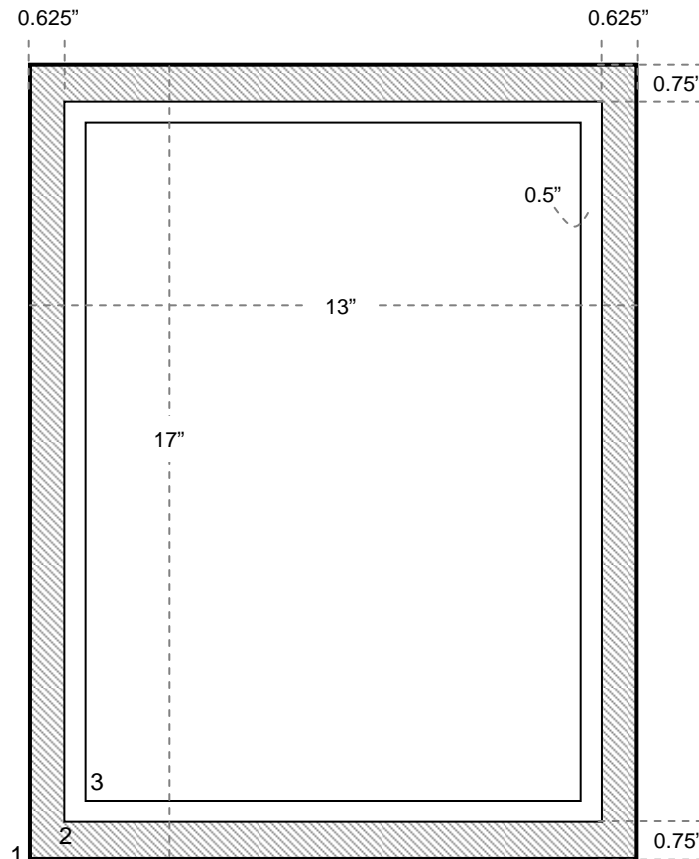

Classic Billboard

ZOOM MEDIA

Technical Information

1. Trim Size: 13" x 17" (poster size)
2. Visible Area: 11.75" x 15.5" (shading indicates area hidden from view by Zoom frame)
3. Live Area: 10.75" x 14.5" (keep copy inside this area)