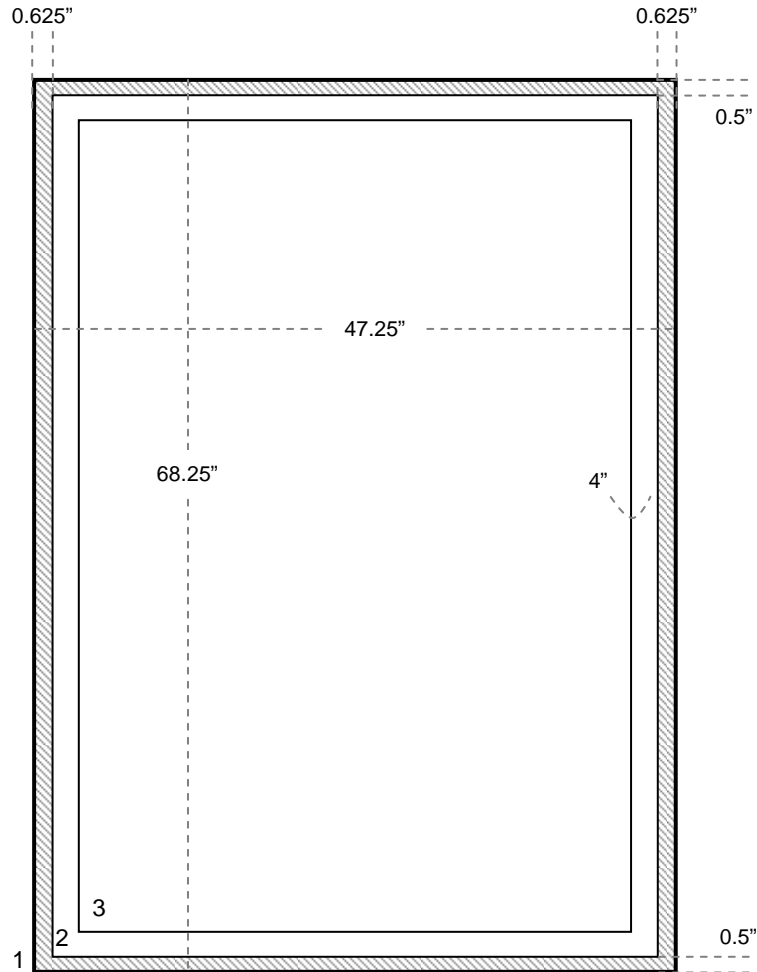

## MEGA LIT BILLBOARD

ZOOM MEDIA

1- Trim Size: 47.25" x 68.25" (poster size)

2- Visible Area: 46" x 67.25" (shading indicates area hidden from view by Zoom frame)

3- Live Area: 42" x 63.25" (keep copy inside this area)

##### Images 100 dpi, at final size

##### Line Screen

50 lpi, continuous tone

#### Format

47.25" x 68.25"